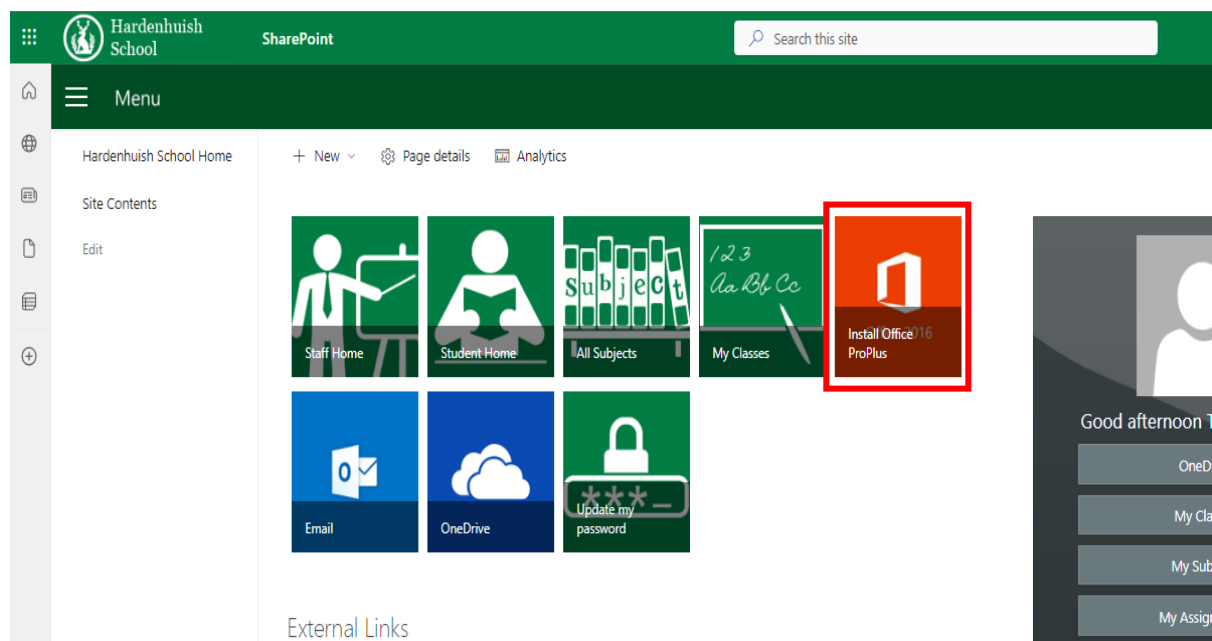

Installing Office at Home

Every pupil, student and member of staff has 5 free Office licences to use on personal devices.

1) Visit the Hardenhuish School website.

[Hardenhuish School – A High Performing Academy](#)

2) Navigate to the bottom of the page and click on **School Portal**.

- You'll be prompted to login. Please use your school login details.

3) Click on the red tile that says **Install Office ProPlus**

4) Click on **Install Office**.