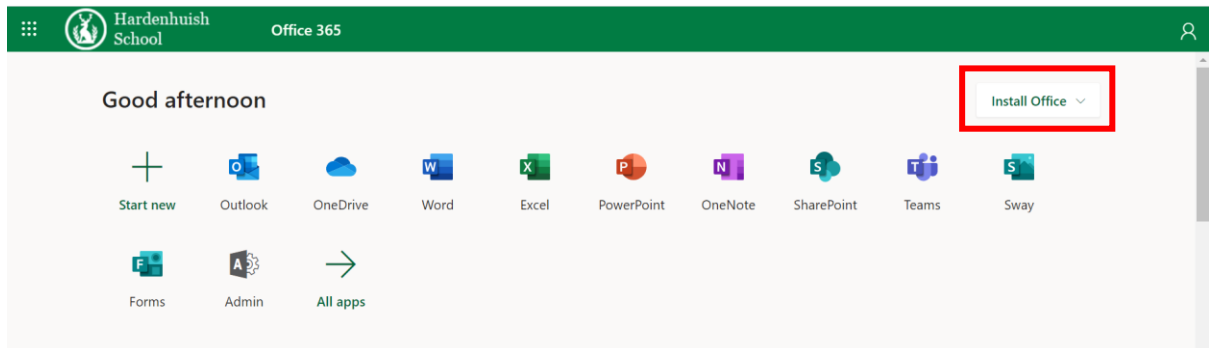

# Installing Office at Home

Every pupil, student and member of staff has 5 free Office licences to use on personal devices.

To install Office, go to <https://portal.office.com> and log in using your school credentials.

Click the “Install Office” button and choose “Office 365 apps”.